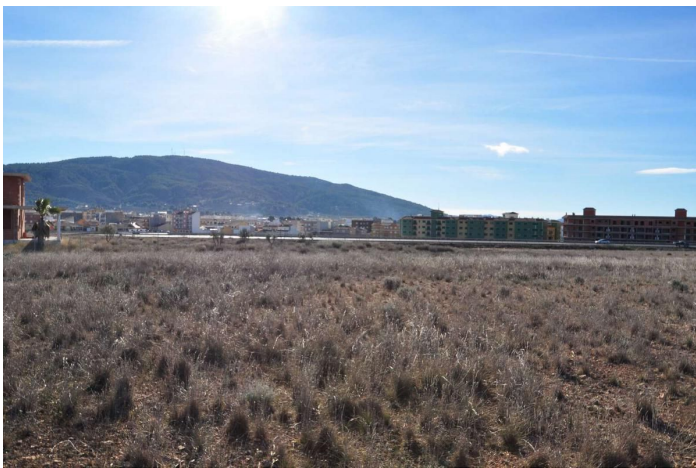

Land for sale in Pinoso/El Pinós, Pinoso/El Pinós

69,995 €

Reference: R4438633 Plot Size: 10,300m² Build Size: 400m²

Vinalopó Medio, Pinoso/El Pinós

This is a great value plot which is within a stones throw of the main town of Pinoso with all your day to day facilities. the great advantage of this plot is that you can walk into town and have access to bars, restaurants, shops, et cetera as well as great for kids who could either walk or cycle into school. The plot is fully fenced and comes with a point of end, both of which need to be connected. Access is very good via a tarmac road and a short track. There are neighbours in the vicinity but with 10,000 square metres you will have your privacy. The plot currently has nothing planted on it so offers a complete blank canvas for you to locate your dream home and also landscape it how you wish. The plot has been recently fully fenced. We have been designing and building homes in the area since 2004 and as such have a wealth of knowledge and experience which we can bring to bear in order to help you realise that last project and various builders we are sure to be able to help you realise your dream. If you have any questions more queries please do not hesitate to ask. We are specialists in the Costa Blanca and Costa Calida specialising in the Alicante and Murcia Inland regions with a particular emphasis on Elda, Pinoso, Aspe, Elche and surrounding areas. We are an established, well known and trusted company that has built a solid reputation amongst buyers and sellers since we began trading in 2004. We offer a complete service with no hidden charges or surprises, starting with sourcing the property, right through to completion, and an unrivalled after sales service which includes property management, building services, and general help and advice to make your new house a home. With a portfolio of well over 1400 properties for sale, we are confident that we can help, so just let us know your preferred property, budget and location, and we will do the rest.