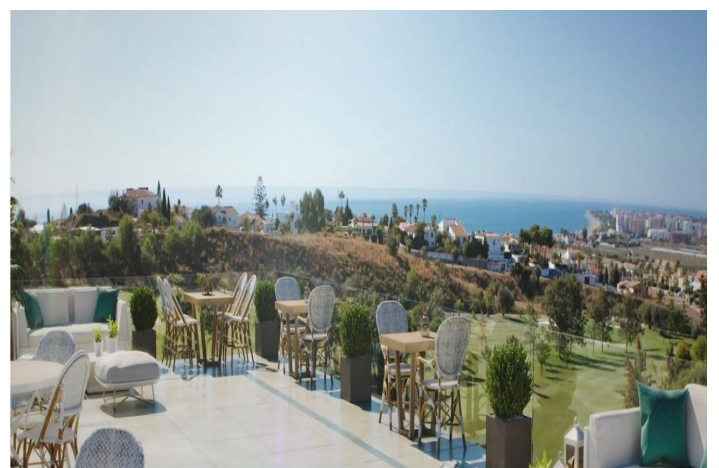

## Costa del Sol East, Caleta de Vélez

Prime Development Opportunity: 16,300m<sup>2</sup> Commercial Plot in BAVIERA GOLF in Caleta de Vélez

### Stats & Figures:

Location: Caleta de Vélez, adjacent to Torre del Mar

Plot Size: 16,300 sqm

Edificability: 21,735 sqm

### Views

Sea

Panoramic

Country

Golf

Lake