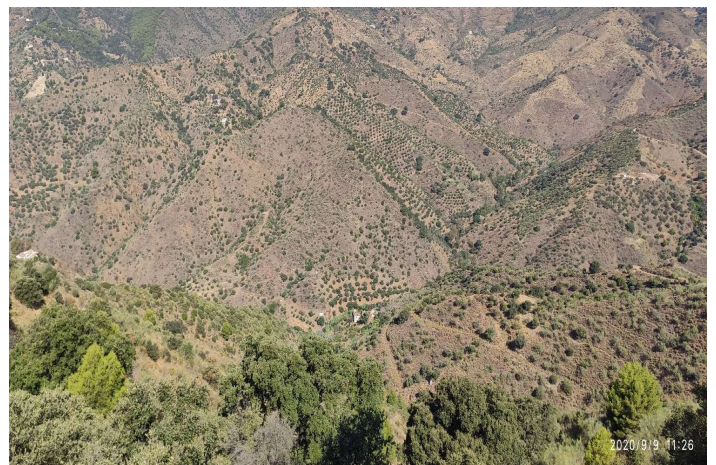

Land for sale in Monda, Monda

60,000 €

Reference: R3616397 Plot Size: 6,000m²

Sierra de las Nieves, Monda

2942-V For sale rustic plot of 6.000m² with fruit trees (almond trees, olive trees and fig tree), with a project to build a warehouse of 50m², water and electricity can be connected near the plot and it's located in the Esquívelas area and also near the village.