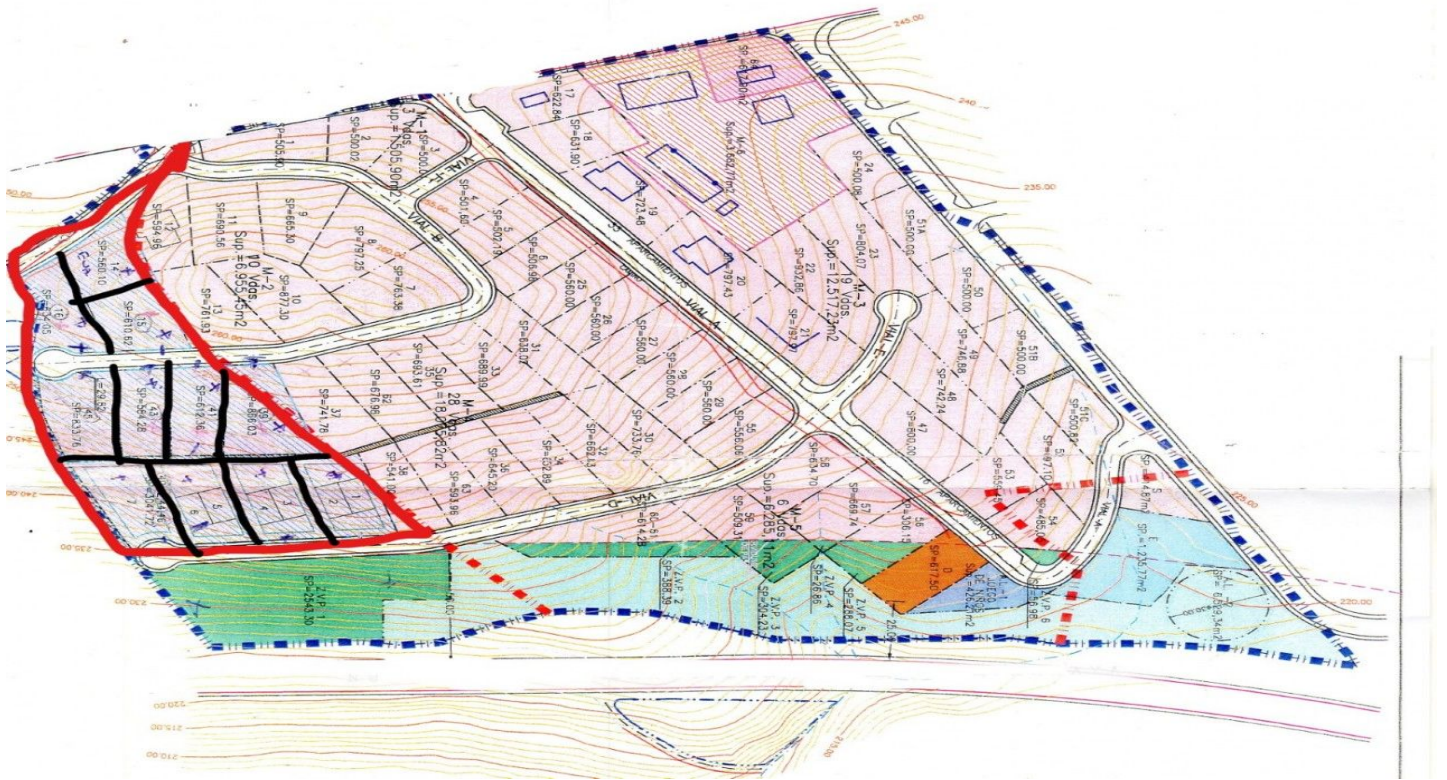

Residential Plot for sale in La Viñuela, La Viñuela

70,800 €

Reference: R3325432 Bedrooms: 1 Bathrooms: 1 Plot Size: 7,182m² Build Size: 7,182m²

Axarquía, La Viñuela

Several building plots close to the lake of la Viñuela. These plots are located in an area where are already several villas built, therefore we already have constituted the streets. Beautiful views of the mountains and the village of Alcaucin. We have a total of 10 building plots of various sizes, from 590 m2 up to the more extensive of 870 m2. These plots can be purchased separately or all together. Great opportunity to build your own house/villa close to the lake of la Viñuela.

Features:

Close To Sea
Country

Close To Shops

Close To Schools