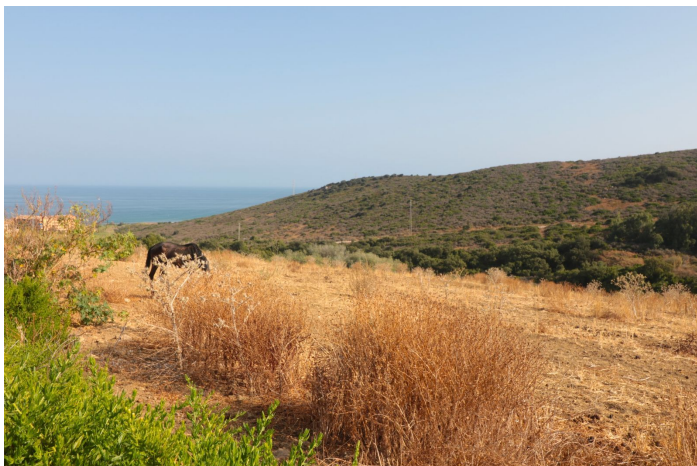

Land with Ruin for sale in Manilva, Manilva

1,800,000 €

Reference: R4114879 Plot Size: 35,642m² Build Size: 35,642m²

Costa del Sol, Manilva

For sale Finca with house and 35664 m2 incredible with fantastic sea and mountain views!!!!

Unique investment opportunity with possibility to build or live in the house in excellent location with all infrastructure - asphalted roads, water for irrigation, electricity, telecom fibre and sewerage.

Walking distance to the sandy beaches of Manilva. In a very quiet area, surrounded by peace and nature, close to all amenities. In the area there are mostly private houses on the urbanised roads.

!!!! WE HIGHLY RECOMMEND A VISIT !!!!

Features:

Orientation

South
South West

Condition

Excellent

Views

Sea
Mountain
Panoramic

Category