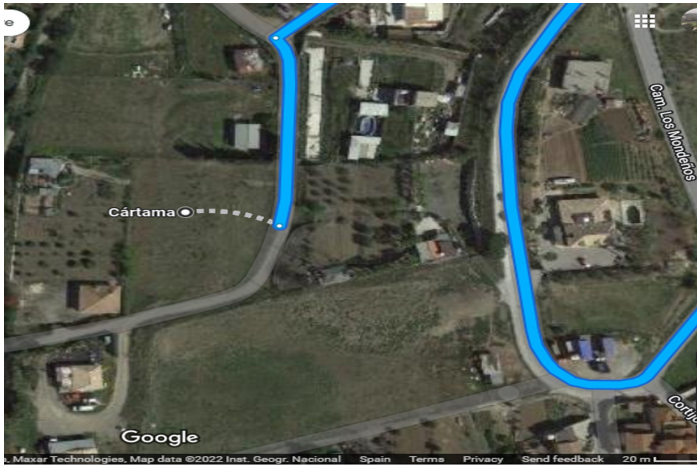

Land for sale in Cártama, Cártama

85,000 €

Reference: R4067335 Plot Size: 2,281m²

Valle del Guadalhorce, Cártama

ATTENTION INVESTORS!

This Plot is located in Cártama, Málaga.

You want to live or invest in a dream place in the capital of Malaga,
do not miss this OPPORTUNITY,

It has well and city water, electricity without a problem to contract.
20 minutes from Malaga airport.

Features:

Orientation

South

Setting

Close To Town

Category

Investment