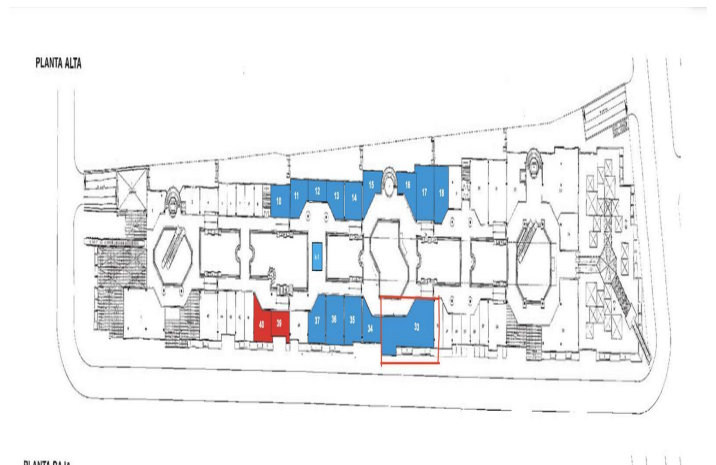

## Costa del Sol, Puerto Banús

Cristamar is a mall comprises by 114 local comercial in the heart of Puerto Banus, three levels with underground parking for your clients

on the ground floor restaurants , shops, and services, pharmacy at the north corner a gym, and on the second floor offices