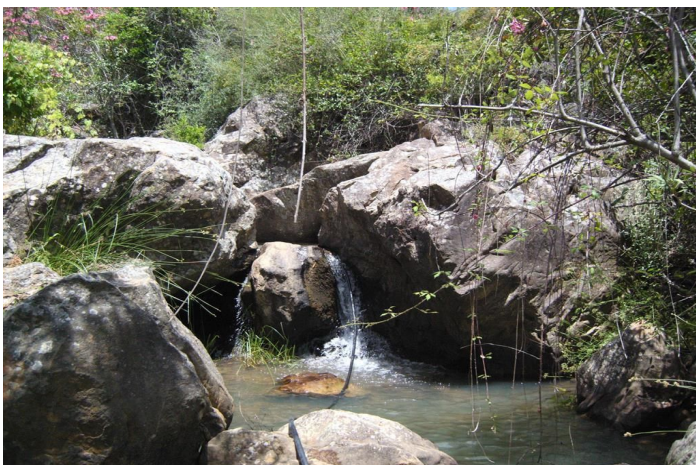

Land for sale in Estación de Gaucín, Gaucín

1,500,000 €

Reference: R3682373 Plot Size: 300,000m²

Serranía de Ronda, Estación de Gaucín

Plot for sale in , Cortes de la Frontera with with orientation south. Regarding property dimensions, it has 300,000 m² plot. Has the following facilities amenities near, country view, panoramic view and close to town.

Features:

Orientation

South

Views

Panoramic
Country

Setting

Close To Town