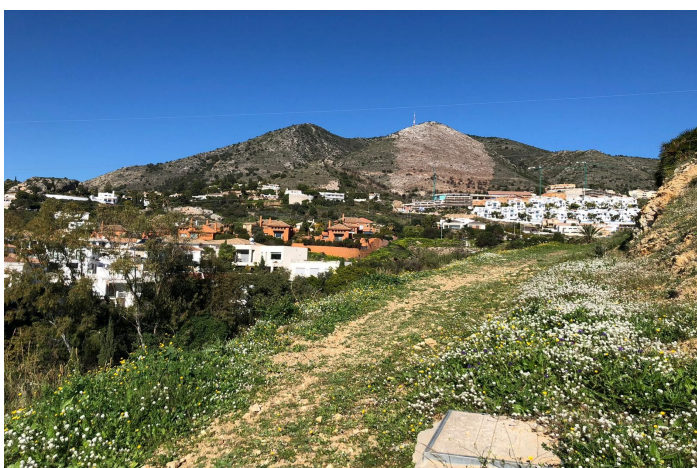

## Costa del Sol, Benalmadena Pueblo

Huge plot of 31.290m<sup>2</sup> close to the budist temple of benalmadena pueblo. With possibility to buy in three parts of 10.000m<sup>2</sup>, 10.000m<sup>2</sup> and 11.290m<sup>2</sup>

Rustic plot, Benalmadena Pueblo, Costa del Sol.

Garden/Plot 32500 m<sup>2</sup>;

Setting : Village, Close To Shops, Close To Sea, Close To Town, Close To Schools.

Orientation : North, East, South, West.

Views : Sea, Mountain, Beach, Country, Panoramic.

### Views

Sea

Mountain

Panoramic

Country

Beach