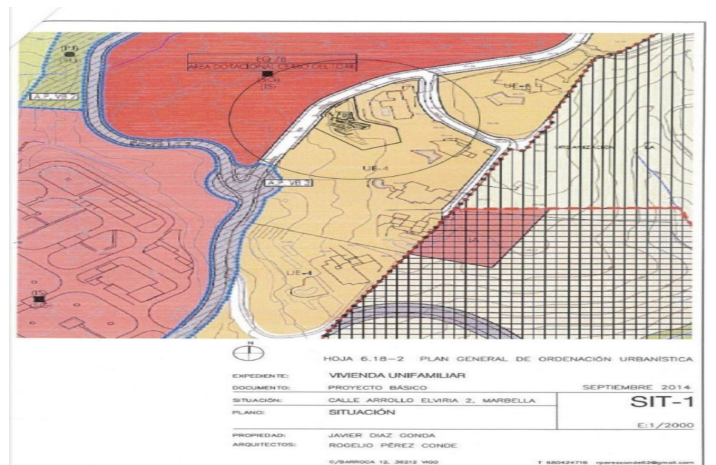

# Residential Plot for sale in Elviria, Marbella

495,000 €

Reference: R4096015 Plot Size: 1,500m<sup>2</sup>

## Costa del Sol, Elvira

Land, Elvira, Costa del Sol.

Garden/Plot 1500 m<sup>2</sup>.

Setting : Close To Golf, Close To Schools.

Orientation : South.

Pool : Room For Pool.

Views : Panoramic.

Garden : Private.

### Orientation

South