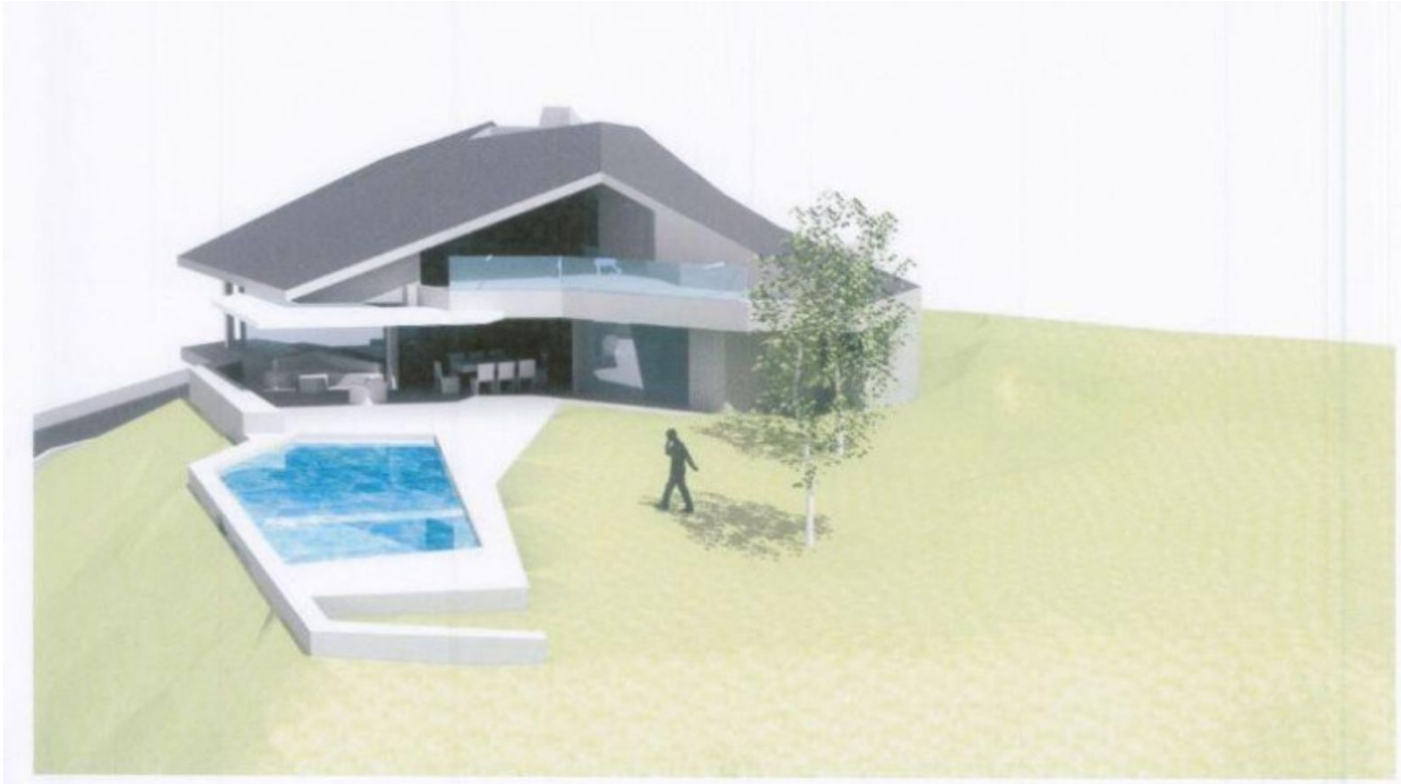

# Residential Plot for sale in Elviria, Marbella

495,000 €

Reference: R4096015 Plot Size: 1,500m<sup>2</sup>

## Costa del Sol, Elvira

Land, Elvira, Costa del Sol.

Garden/Plot 1500 m<sup>2</sup>.

Setting : Close To Golf, Close To Schools.

Orientation : South.

Pool : Room For Pool.

Views : Panoramic.

Garden : Private.