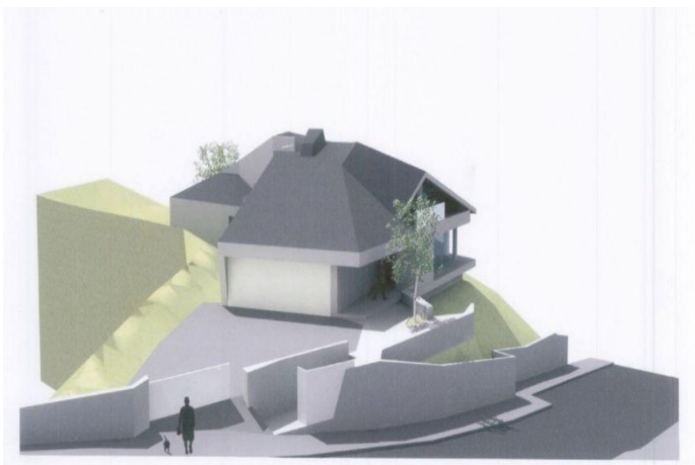

# Residential Plot for sale in Elviria, Marbella

495,000 €

Reference: R4096015 Plot Size: 1,500m<sup>2</sup>

## Costa del Sol, Elvira

Land, Elvira, Costa del Sol.

Garden/Plot 1500 m<sup>2</sup>.

Setting : Close To Golf, Close To Schools.

Orientation : South.

Pool : Room For Pool.

Views : Panoramic.

Garden : Private.