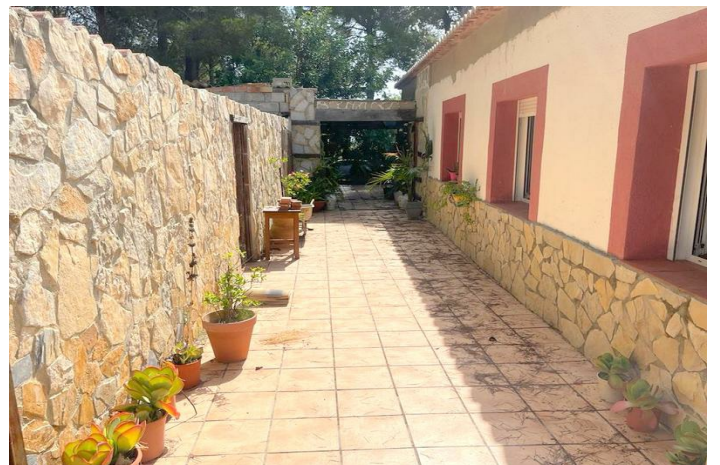

365,000 €

Reference: RS15925 Bedrooms: 5 Bathrooms: 2 Plot Size: 1,600m² Build Size: 220m²

Costa Blanca North, Jesus Pobre

Rustic country house in Jesús Pobre surrounded by nature, in a quiet area with no noise from cars and easy access. Completely flat plot of 1,600m². The house has 200m² and is built all on one floor, it is distributed in a living-dining room with fireplace, open kitchen with laundry room, five large bedrooms, two bathrooms and several large terraces. It also has several storage rooms, BBQ, and a terrace with a pergola outside. The house does need some renovation although the roof and the windows have already been replaced. Very large garden with vegetation and native trees, patio and large parking area, this really is a little paradise.