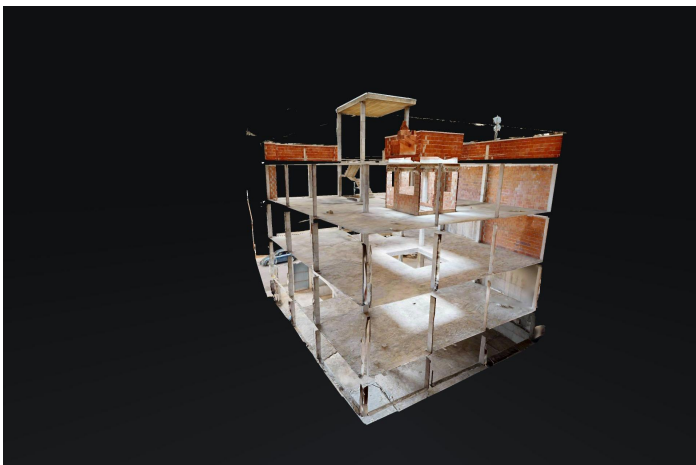

210,000 €

Reference: RS16118 Build Size: 880m²

La Vega Baja, Algorfa

Bedrooms: 0, Bathrooms: 0, Commercial in Algorfa, Alicante, Spain