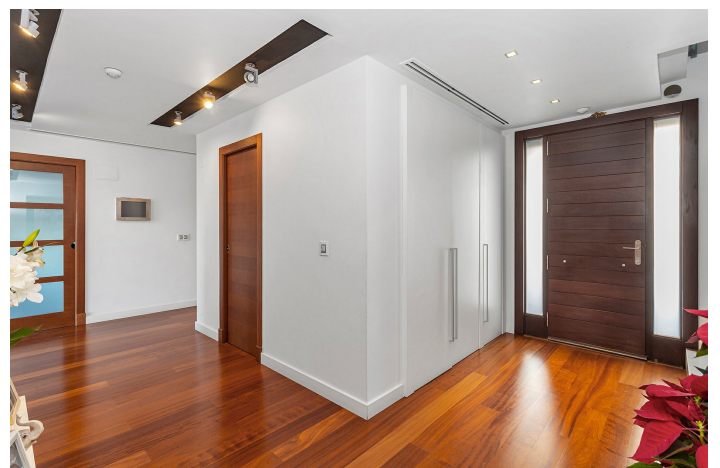

1,550,000 €

Reference: RS16217 Bedrooms: 6 Bathrooms: 7 Plot Size: 1,150m² Build Size: 721m²