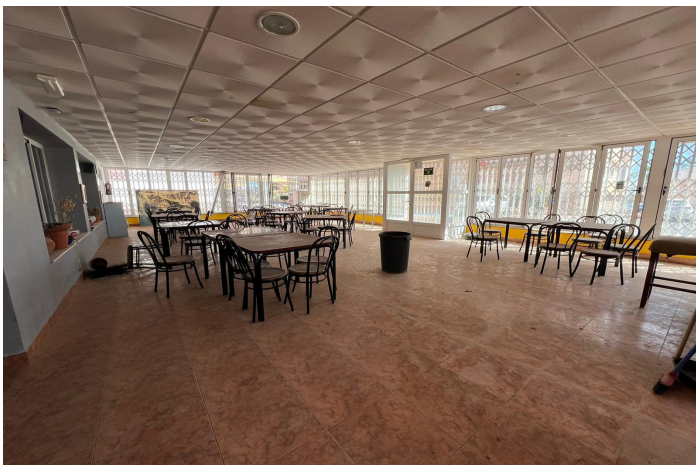

## Costa Blanca South, Torrevieja

Commercial premises for sale, located in the Cabo Cervera area. One block from the famous Playas de Torrevieja hotel and just 100 meters from the sea and a 10-minute walk from Playa de la Mata. It has an area of 300m<sup>2</sup>. It has two huge living rooms and a kitchen that practically connects with both spaces. In addition, it has an outdoor terrace of more than 15m<sup>2</sup>. For more information do not hesitate to contact us as soon as possible.