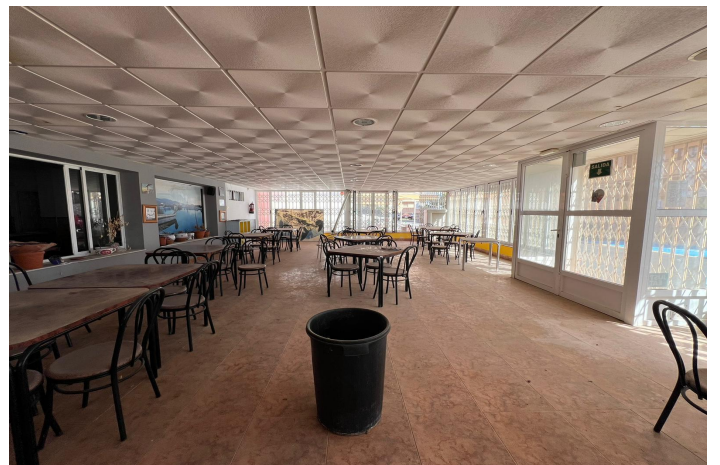

## Costa Blanca South, Torrevieja

Commercial premises for sale, located in the Cabo Cervera area. One block from the famous Playas de Torrevieja hotel and just 100 meters from the sea and a 10-minute walk from Playa de la Mata. It has an area of 300m<sup>2</sup>. It has two huge living rooms and a kitchen that practically connects with both spaces. In addition, it has an outdoor terrace of more than 15m<sup>2</sup>. For more information do not hesitate to contact us as soon as possible.