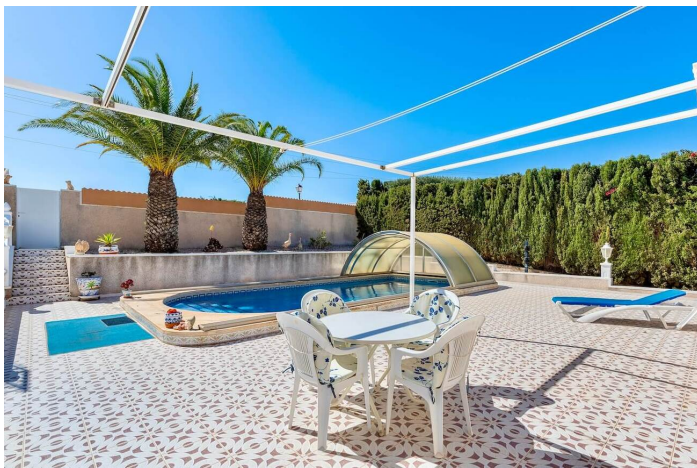

385,000 €

Reference: RS16492 Bedrooms: 3 Bathrooms: 3 Plot Size: 950m² Build Size: 205m²

Costa Blanca South, Orihuela Costa