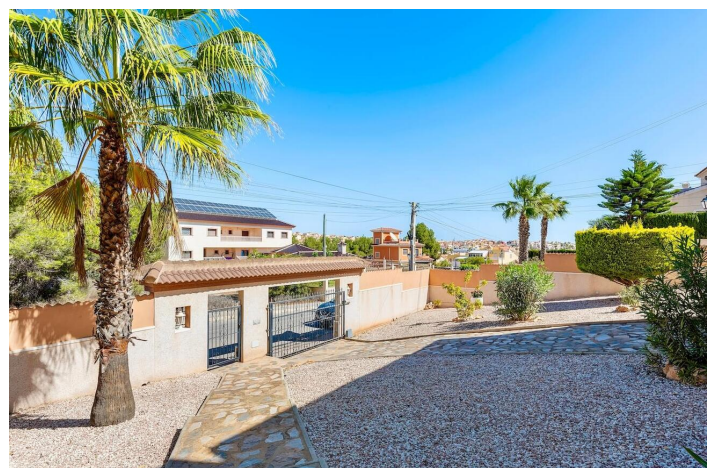

385,000 €

Reference: RS16492 Bedrooms: 3 Bathrooms: 3 Plot Size: 950m² Build Size: 205m²

Costa Blanca South, Orihuela Costa