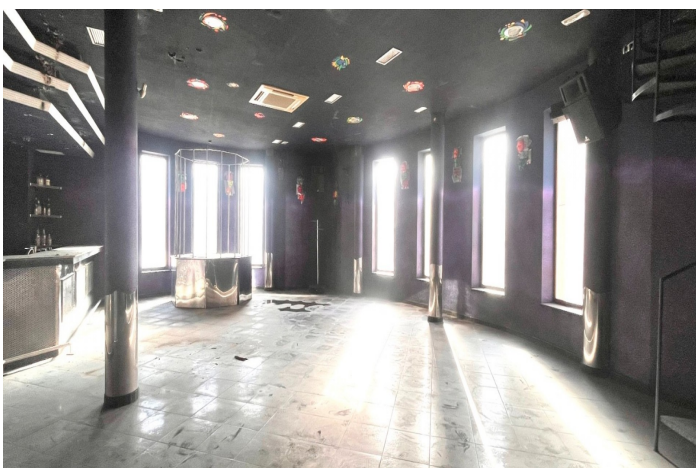

430,000 €

Reference: RS16650 Bedrooms: 1 Bathrooms: 5 Plot Size: 123m² Build Size: 329m²

Costa Blanca South, Torrevieja

Amazing investment opportunity consisting of a large commercial property distributed over three floors. The property can either be divided into several commercial units for a high monthly rental income or converted into residential properties to resell / rent out for a very high ROI! Book your viewing today to fully appreciate this rare opportunity!