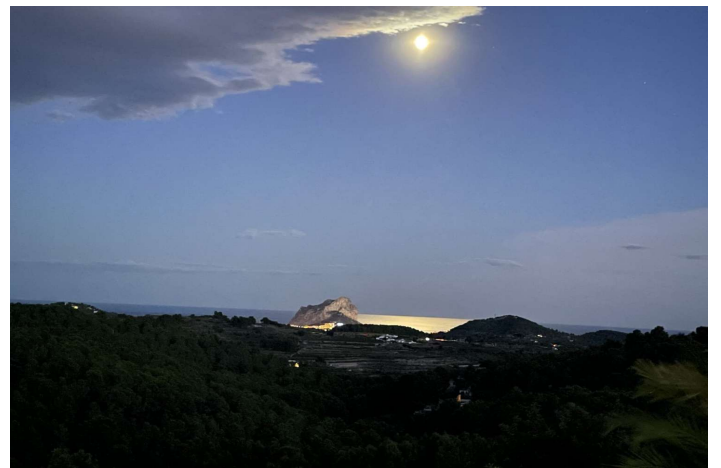

1,200,000 €

Reference: RS16683 Plot Size: 54,104m²

Marina Alta, Benissa

Bedrooms: 0, Bathrooms: 0, Land in Benissa, Alicante, Spain