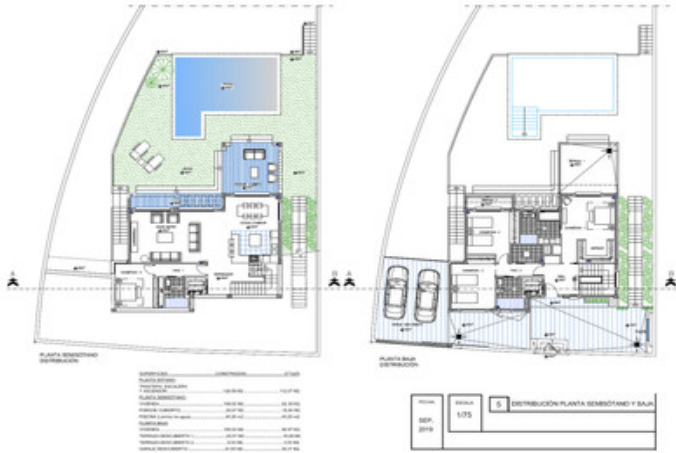

Residential Plot for sale in Coín, Coín

115.000 €

Referentie: R3720593 Plotgrootte: 676m²

Valle del Guadalhorce, Coín

Residential plot with an informational preliminary project indicating that construction is possible on the plot, located in a popular urbanization in Coín. This south-facing plot has magnificent views of the countryside and the Mijas mountains. The plot is slightly sloped, with green areas at the front and side. The preliminary project is for a modern two-story villa of 218m² plus a basement of 129m², featuring 4 bedrooms, 3 bathrooms, and a pool. Please contact us for more information.

Kenmerken:

Zonorientatie

zuiden

Uitzicht

Mountain Bekeken

Country Bekeken

Urban Bekeken

street Views