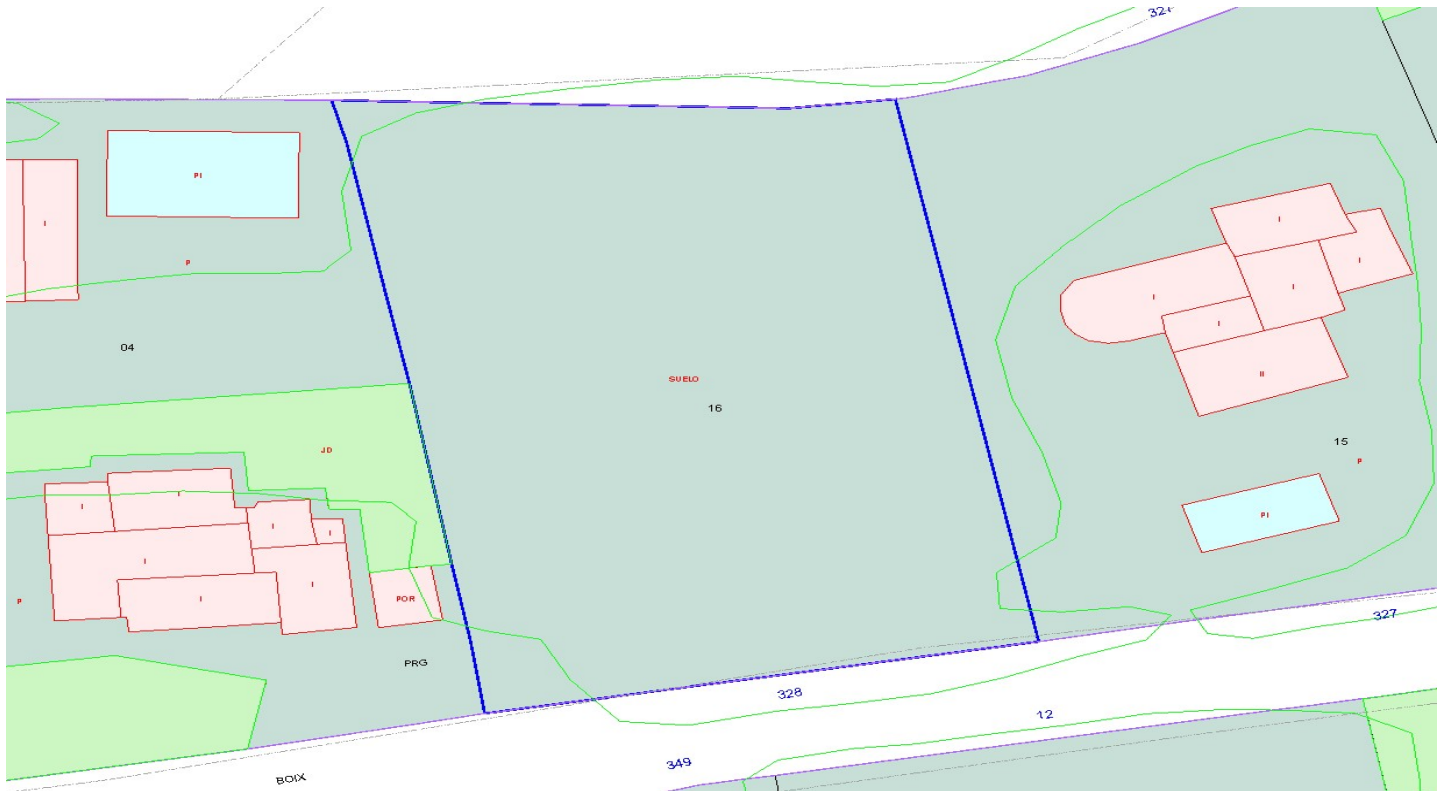

180,000 €

Reference: RS17014 Plot Size: 1,099m²

Costa Blanca North, Javea

Facing south we find this urban plot with access from two streets. With a very gentle slope and wonderful open and very beautiful views of the valley. Located in a very quiet area and a few minutes by car from all amenities. At the foot of the plot we have the electricity and water connection. Very good access to reach the plot.