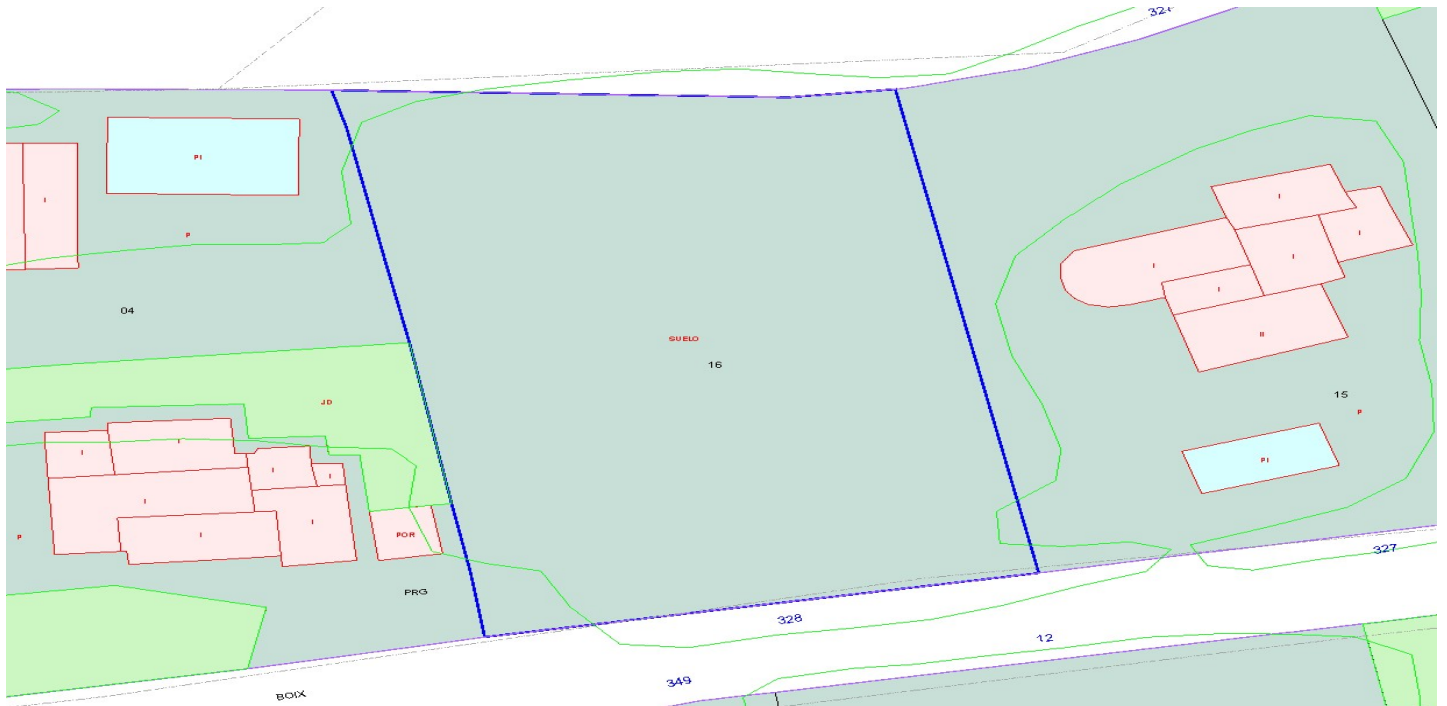

180 000 €

Référence: RS17014 Terrain: 1 099m²

Costa Blanca North, Javea

Facing south we find this urban plot with access from two streets. With a very gentle slope and wonderful open and very beautiful views of the valley. Located in a very quiet area and a few minutes by car from all amenities. At the foot of the plot we have the electricity and water connection. Very good access to reach the plot.