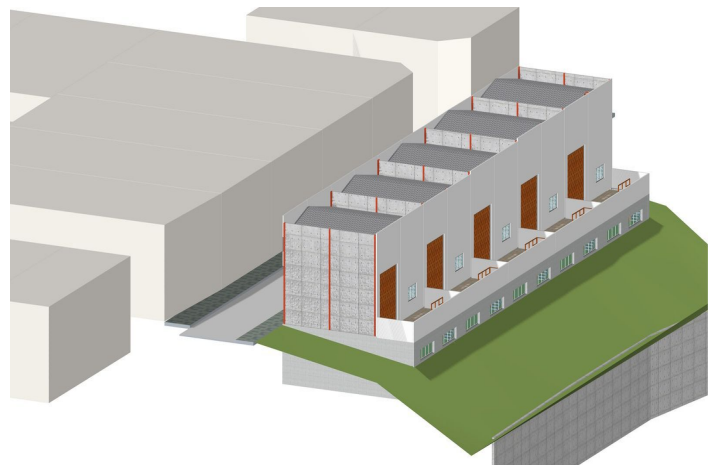

Warehouse for sale in Coín, Coín

315,000 €

Reference: R4891033 Build Size: 400m²