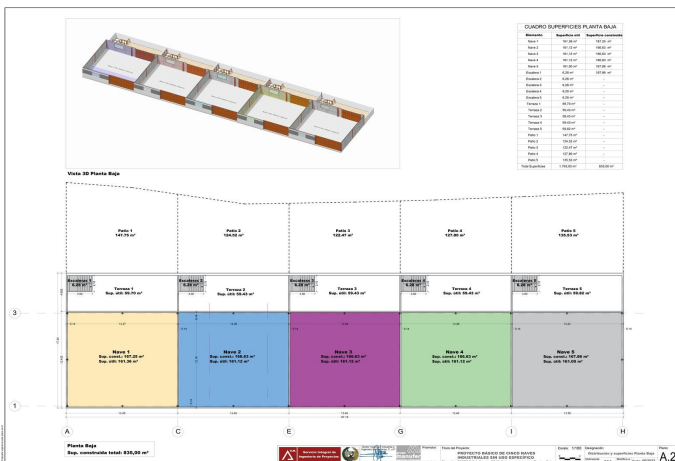

Warehouse for sale in Coín, Coín

315,000 €

Reference: R4891033 Build Size: 400m²