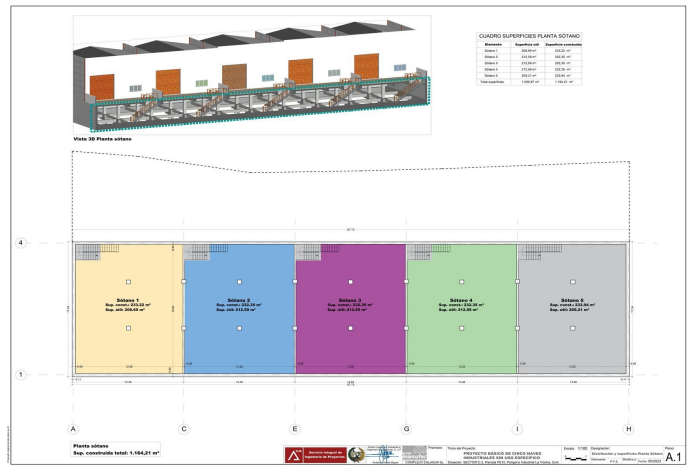

Warehouse for sale in Coín, Coín

315,000 €

Reference: R4891033 Build Size: 400m²