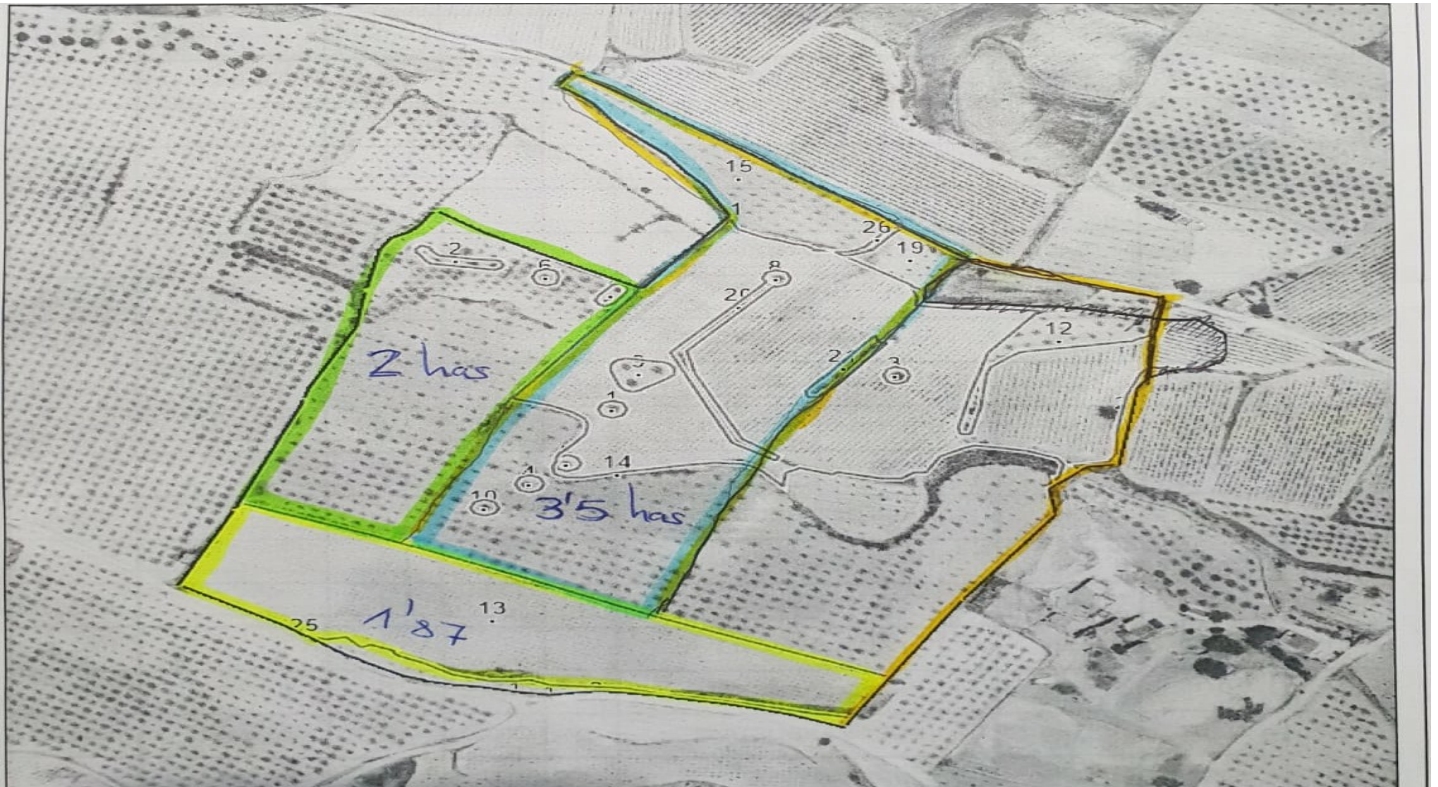

175,995 €

Reference: RS17995 Plot Size: 100,000m²

Vinalopó Medio, Pinoso/El Pinós

Large legal building plot located a short distance from the town of Pinoso which offers all your day-to-day facilities. The plot can be built. The property currently comes with irrigation water for the entire plot (6 actions of irrigation water). About the electricity is near the plot. We are specialists in the Costa Blanca and Costa Calida specialising in the Alicante and Murcia Inland regions with a particular emphasis on Elda, Pinoso, Aspe, Elche and surrounding areas. We are an established, well known and trusted company that has built a solid reputation amongst buyers and sellers since we began trading in 2004. We offer a complete service with no hidden charges or surprises, starting with sourcing the property, right through to completion, and an unrivalled after sales service which includes property management, building services, and general help and advice to make your new house a home. With a portfolio of well over 1400 properties for sale, we are confident that we can help, so just let us know your preferred property, budget and location, and we will do the rest.