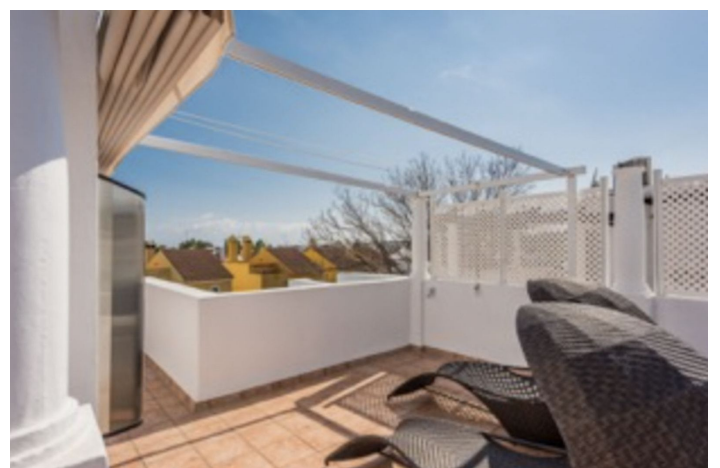

Townhouse for sale in Nueva Andalucía, Marbella

480,000 €

Reference: R4909120 Bedrooms: 3 Bathrooms: 3 Build Size: 130m² Terrace: 20m²