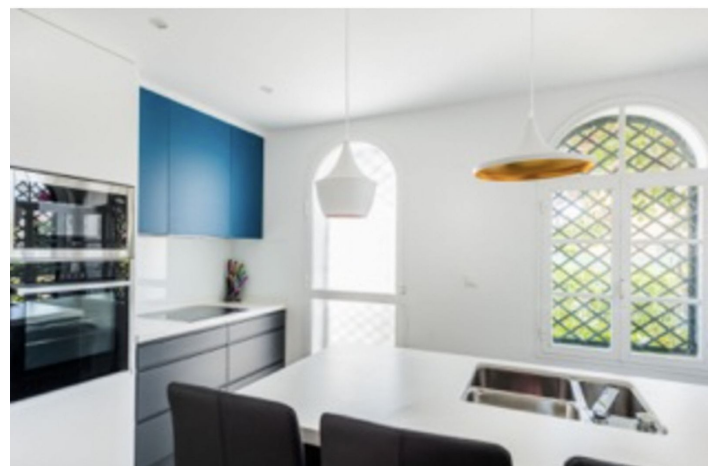

Townhouse for sale in Nueva Andalucía, Marbella

480,000 €

Reference: R4909120 Bedrooms: 3 Bathrooms: 3 Build Size: 130m² Terrace: 20m²