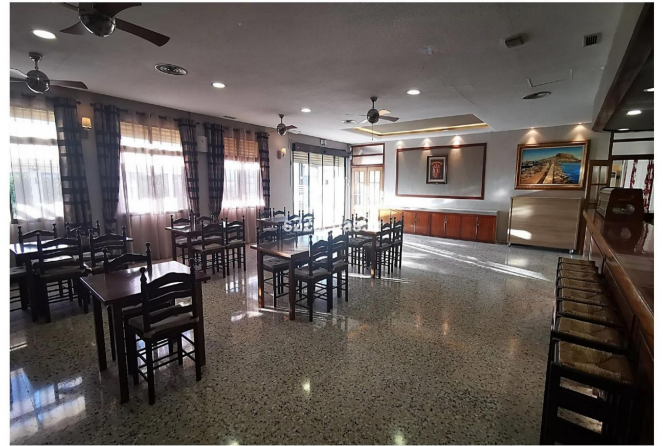

Other for sale in San Vicente del Raspeig, Alicante

1,250,000 €

Reference: R4939690 Bedrooms: 3 Bathrooms: 10 Plot Size: 5,645m² Build Size: 2,100m² Terrace: 60m²