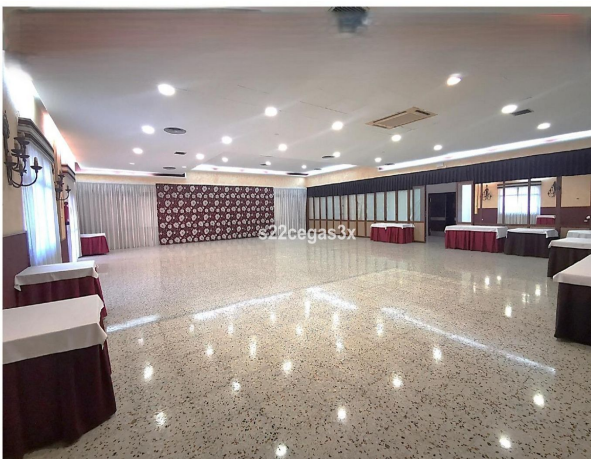

Other for sale in San Vicente del Raspeig, Alicante

1,250,000 €

Reference: R4939690 Bedrooms: 3 Bathrooms: 10 Plot Size: 5,645m² Build Size: 2,100m² Terrace: 60m²