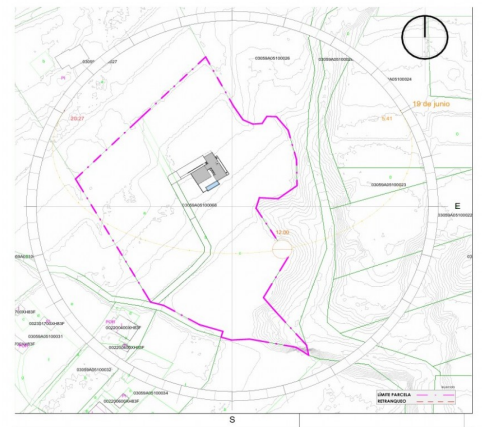

Land for sale in Crevillente, Crevillente

135,000 €

Reference: RS18407 Plot Size: 16,000m²

GOBIERNO DE ESPAÑA MINISTERIO DE ECONOMÍA Y FINANZAS PÚBLICAS

REFERENCIA CATASTRAL DEL INMUEBLE
03059A0210006800001Q

DATOS DESCRIPTIVOS DEL INMUEBLE

Polígono 51 Parcela 68
PALAYA, CREVILLENTE (ALICANTE)

USO: Agrario

INDICADOR DE PARTICIÓN: 100,000000

PARCELA CATASTRAL

Polígono 51 Parcela 68
PALAYA, CREVILLENTE (ALICANTE)

SUPERFICIE CONSTRUIDA: 16,156

CULTIVO

Subsistema	CC	Código	SP	Superficie m ²
a	CR	Labor o labradío regado	02	5,010
b	S	Improductivo	00	586
c	CR	Labor o labradío regado	02	10,548

OPCIÓN A

Bajo Vinalopó, Crevillente

Discover Your Dream Plot – Endless Possibilities Await! Nestled in an idyllic setting, this expansive 16,000m² plot offers the perfect canvas to bring your dream home to life. With an exceptional building allowance of 2%, you can design and construct a stunning villa of approximately 325m² – a true haven of luxury, space, and serenity. Whether you're envisioning a modern architectural masterpiece, a classic villa, or a countryside retreat, this plot caters to your imagination. Choose from two pre-designed building options tailored to maximize the potential of this extraordinary site, or purchase the plot solo and let your creativity soar with a bespoke project. Why this plot is perfect for you: **Size and Privacy:** 16,000m² ensures ample space for lush landscaping, outdoor leisure areas, and complete privacy. **Flexibility:** Opt for a turn-key building project or start from scratch with your own vision. **Prime Investment:** A unique opportunity in a sought-after location, offering both tranquility and value growth. This is more than a plot; it's an invitation to create a lifestyle that perfectly reflects your aspirations. Don't miss the chance to build your dream villa or secure a valuable piece of land in a prime location. Contact us today to learn more or arrange a viewing. Your dream home starts here!