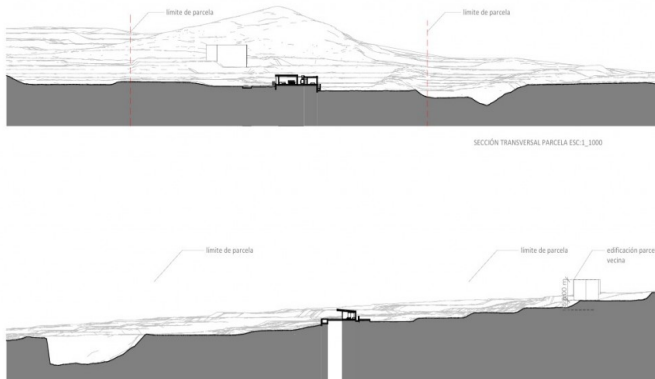

DATOS DESCRIPTIVOS DEL INMUEBLE

Polígono 51 Parcela 68
PALAYA, CREVILLENTE (ALICANTE)

USO: Agrario

INDICADOR DE PARTICIÓN: 100,000000

PARCELA CATASTRAL

Polígono 51 Parcela 68
PALAYA, CREVILLENTE (ALICANTE)

SUPERFICIE CONSTRUIDA: 16,156

CULTIVO

Subsistema	CC	Código	SP	Superficie m ²
a	CR	Labor o labradío regado	02	5,010
b	S	Improductivo	00	586
c	CR	Labor o labradío regado	02	10,548

OPCIÓN A

Bajo Vinalopó, Crevillente

Discover Your Dream Plot – Endless Possibilities Await! Nestled in an idyllic setting, this expansive 16,000m² plot offers the perfect canvas to bring your dream home to life. With an exceptional building allowance of 2%, you can design and construct a stunning villa of approximately 325m² – a true haven of luxury, space, and serenity. Whether you're envisioning a modern architectural masterpiece, a classic villa, or a countryside retreat, this plot caters to your imagination. Choose from two pre-designed building options tailored to maximize the potential of this extraordinary site, or purchase the plot solo and let your creativity soar with a bespoke project. Why this plot is perfect for you: **Size and Privacy:** 16,000m² ensures ample space for lush landscaping, outdoor leisure areas, and complete privacy. **Flexibility:** Opt for a turn-key building project or start from scratch with your own vision. **Prime Investment:** A unique opportunity in a sought-after location, offering both tranquility and value growth. This is more than a plot; it's an invitation to create a lifestyle that perfectly reflects your aspirations. Don't miss the chance to build your dream villa or secure a valuable piece of land in a prime location. Contact us today to learn more or arrange a viewing. Your dream home starts here!