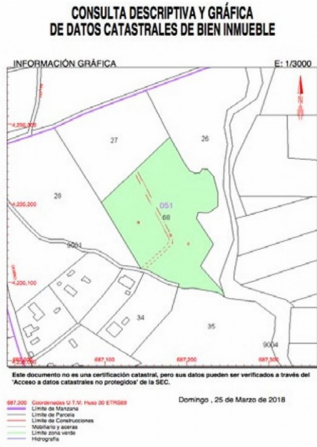

Land for sale in Crevillente, Crevillente

135,000 €

Reference: RS18407 Plot Size: 16,000m²

GOBIERNO DE ESPAÑA MINISTERIO DE ECONOMÍA Y FINANZAS PÚBLICAS

REFERENCIA CATASTRAL DEL INMUEBLE
03059A0210006800001Q

DATOS DESCRIPTIVOS DEL INMUEBLE

Polígono 51 Parcela 68
PALAYA, CREVILLENTE (ALICANTE)

USO: Agrario

INDICADOR DE PARTICIÓN: 100,000000

PARCELA CATASTRAL

Polígono 51 Parcela 68
PALAYA, CREVILLENTE (ALICANTE)

SUPERFICIE CONSTRUIDA: 16,156

CULTIVO

Subsistema	CC	Código	SP	Superficie m ²
a	CR	Labor o labradío regado	02	5,010
b	S	Improductivo	00	586
c	CR	Labor o labradío regado	02	10,548

OPCIÓN A

Bajo Vinalopó, Crevillente

Discover Your Dream Plot – Endless Possibilities Await! Nestled in an idyllic setting, this expansive 16,000m² plot offers the perfect canvas to bring your dream home to life. With an exceptional building allowance of 2%, you can design and construct a stunning villa of approximately 325m² – a true haven of luxury, space, and serenity. Whether you're envisioning a modern architectural masterpiece, a classic villa, or a countryside retreat, this plot caters to your imagination. Choose from two pre-designed building options tailored to maximize the potential of this extraordinary site, or purchase the plot solo and let your creativity soar with a bespoke project. Why this plot is perfect for you: **Size and Privacy:** 16,000m² ensures ample space for lush landscaping, outdoor leisure areas, and complete privacy. **Flexibility:** Opt for a turn-key building project or start from scratch with your own vision. **Prime Investment:** A unique opportunity in a sought-after location, offering both tranquility and value growth. This is more than a plot; it's an invitation to create a lifestyle that perfectly reflects your aspirations. Don't miss the chance to build your dream villa or secure a valuable piece of land in a prime location. Contact us today to learn more or arrange a viewing. Your dream home starts here!