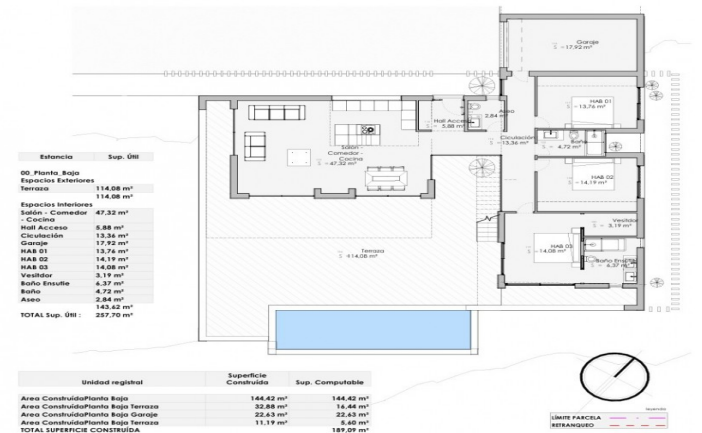

DATOS DESCRIPTIVOS DEL INMUEBLE

Polígono 51 Parcela 68
PALAYA, CREVILLENTE (ALICANTE)

USO: Agrario

INDICADOR DE PARTICIÓN: 100,000000

PARCELA CATASTRAL

Polígono 51 Parcela 68
PALAYA, CREVILLENTE (ALICANTE)

SUPERFICIE CONSTRUIDA: 16,156

CULTIVO

Subsistema	CC	Código	SP	Superficie m ²
a	CR	Labor o labradío regado	02	5,010
b	S	Improductivo	00	586
c	CR	Labor o labradío regado	02	10,548

OPCIÓN A

Bajo Vinalopó, Crevillente

Discover Your Dream Plot – Endless Possibilities Await! Nestled in an idyllic setting, this expansive 16,000m² plot offers the perfect canvas to bring your dream home to life. With an exceptional building allowance of 2%, you can design and construct a stunning villa of approximately 325m² – a true haven of luxury, space, and serenity. Whether you're envisioning a modern architectural masterpiece, a classic villa, or a countryside retreat, this plot caters to your imagination. Choose from two pre-designed building options tailored to maximize the potential of this extraordinary site, or purchase the plot solo and let your creativity soar with a bespoke project. Why this plot is perfect for you: **Size and Privacy:** 16,000m² ensures ample space for lush landscaping, outdoor leisure areas, and complete privacy. **Flexibility:** Opt for a turn-key building project or start from scratch with your own vision. **Prime Investment:** A unique opportunity in a sought-after location, offering both tranquility and value growth. This is more than a plot; it's an invitation to create a lifestyle that perfectly reflects your aspirations. Don't miss the chance to build your dream villa or secure a valuable piece of land in a prime location. Contact us today to learn more or arrange a viewing. Your dream home starts here!