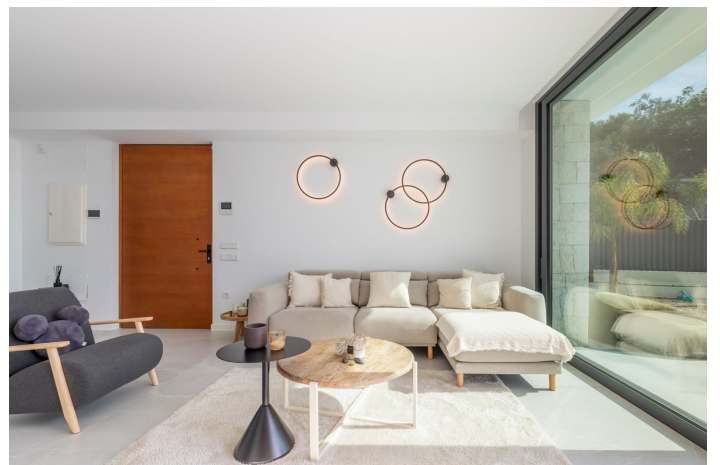

Detached Villa for sale in Benissa, Benissa

1 250 000 €

Référence: R4986424 Chambres: 4 Bain: 4 Terrain: 895m² Construite: 249m²