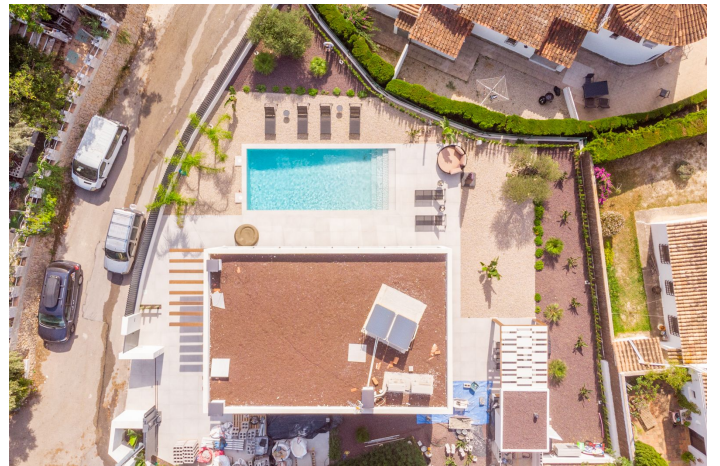

Detached Villa for sale in Benissa, Benissa

1 250 000 €

Référence: R4986424 Chambres: 4 Bain: 4 Terrain: 895m² Construite: 249m²