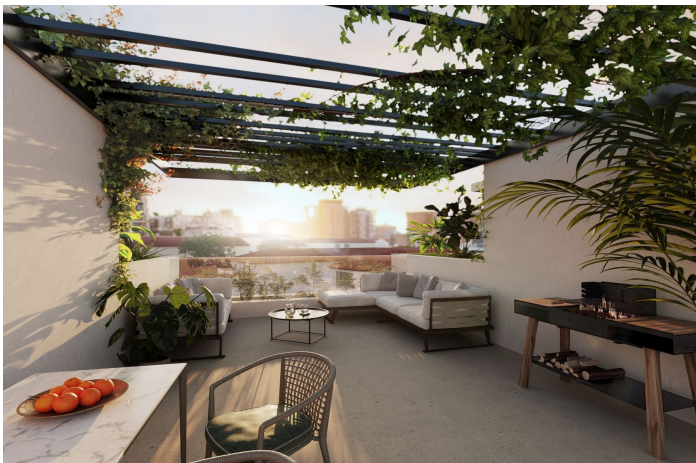

Townhouse for sale in Málaga, Málaga

995.000 €

Referenz: R4452574 Schlafzimmer: 3 Badezimmer: 2 Garten: 170m² Terrasse: 68m²