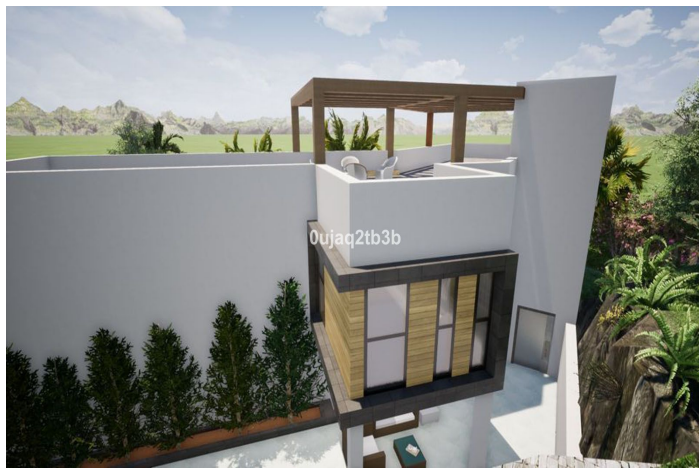

Residential Plot for sale in El Rosario, Marbella

555,000 €

Reference: R3888871 Plot Size: 1,704m²

Costa del Sol, El Rosario

Magnificent plot in a great location and walking distance to Sports center, commercial center, services and amenities. There is a project to build a very large house taking advantage of the slope in the plot. South-West oriented. El Rosario is a consolidated residential area with high demand for plots and properties.

Mountain

Panoramic

Garden

Street

Category

Investment

Golf

Resale