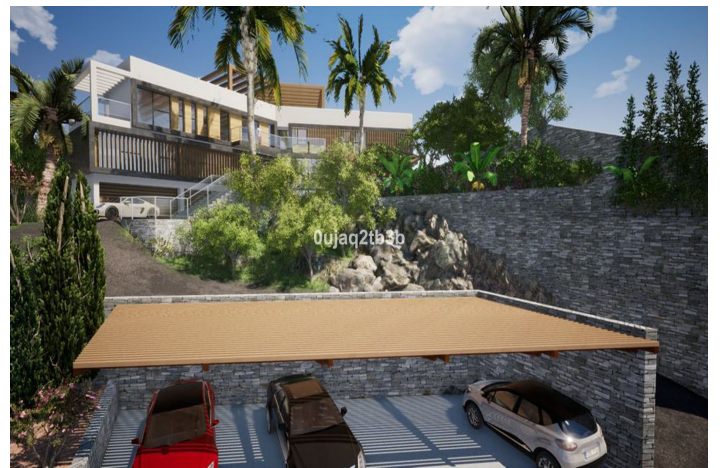

Residential Plot for sale in El Rosario, Marbella

555,000 €

Reference: R3888871 Plot Size: 1,704m²

Costa del Sol, El Rosario

Magnificent plot in a great location and walking distance to Sports center, commercial center, services and amenities. There is a project to build a very large house taking advantage of the slope in the plot. South-West oriented. El Rosario is a consolidated residential area with high demand for plots and properties.

Mountain

Panoramic

Garden

Street

Category

Investment

Golf

Resale