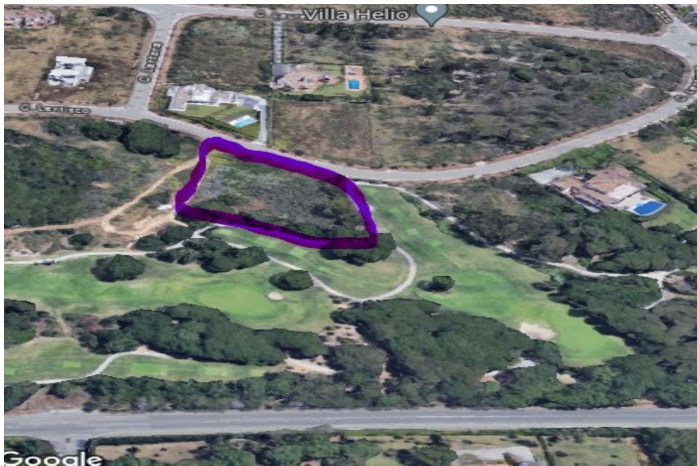

Residential Plot for sale in Sotogrande Alto, Sotogrande

750,000 €

Reference: R4367251 Plot Size: 2,748m²

Costa de la Luz, Sotogrande Alto

A residential plot for a single dwelling on Calle Lentisco within the La Reserva golf resort. This frontline golf plot has a total of 2,748m² with a buildability of 25%.

Features:

Orientation

South

Views

Sea

Golf

Setting

Frontline Golf