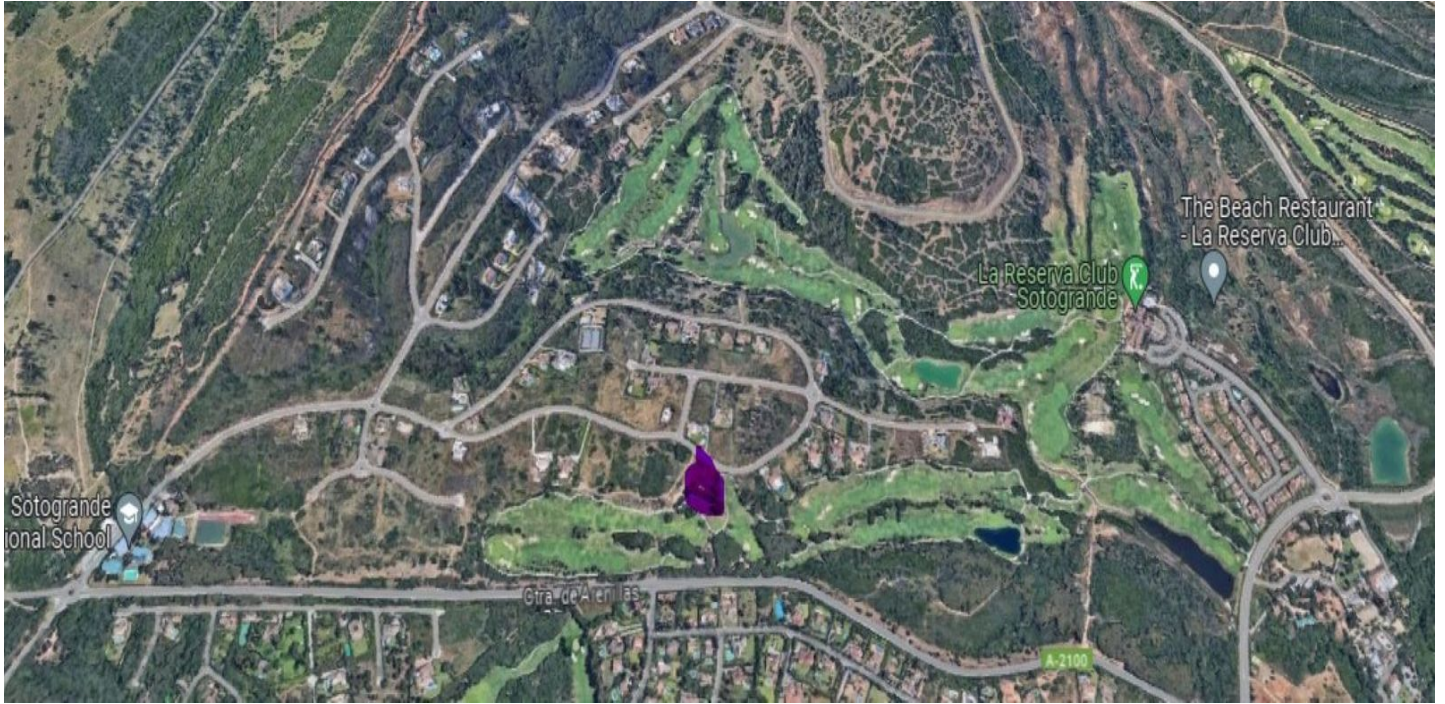

Residential Plot for sale in Sotogrande Alto, Sotogrande

750,000 €

Reference: R4367251 Plot Size: 2,748m²

Costa de la Luz, Sotogrande Alto

A residential plot for a single dwelling on Calle Lentisco within the La Reserva golf resort. This frontline golf plot has a total of 2,748m² with a buildability of 25%.

Features:

Orientation

South

Views

Sea

Golf

Setting

Frontline Golf