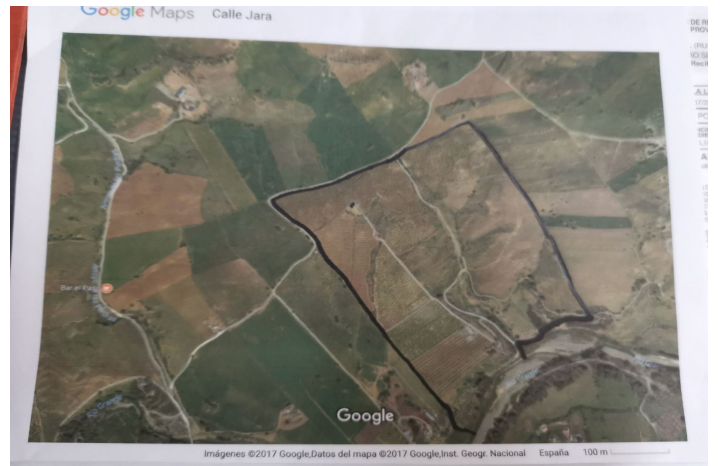

Land for sale in Coín, Coín

2,450,000 €

Reference: R3943603 Plot Size: 580,000m² Build Size: 1,000m²

Valle del Guadalhorce, Coín

58 hectares in Coín

It is divided into several plots

The farm adjoins the river, the well is approximately 10 meters from the river.

It has 2 40 hp pumps that draw 54 cubic meters per hour and the cistern has a capacity of one million liters.

10.000 OLIVE TREES

5.000 AVOCADO

17.000 ORANGES.

Features:

Investment