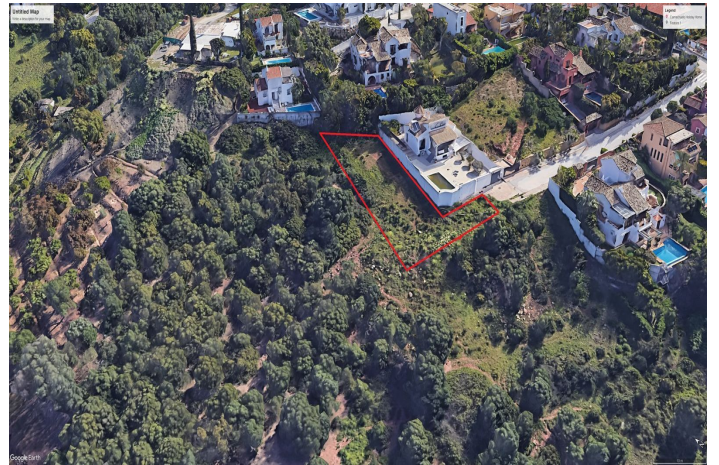

## Costa del Sol, Estepona

Nice residential plot at the end of a road (cul-de-sac) in Puerto Romano. Really open plot and flat with panoramic landscape views. Orientation is South West with almost all day sun on the future property.