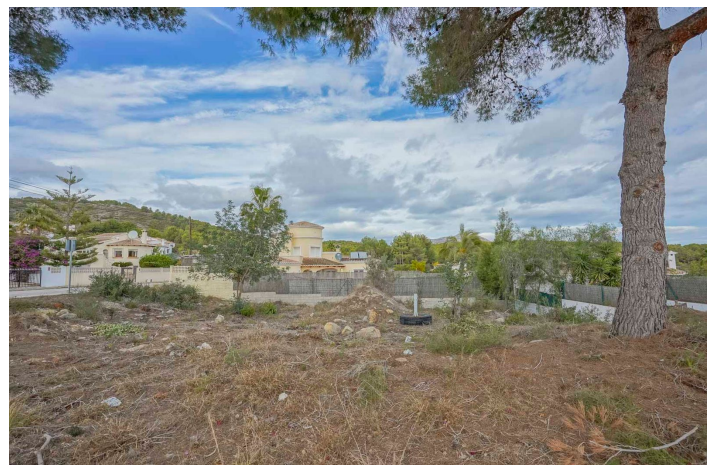

## Costa Blanca North, Benitachell

&#13;

This plot is located in the quiet neighborhood of Les Fonts, in Benitachell. The plot has an area of 810 m2 and is already urbanized. There are views of the Montgo, Cumbre del Sol and the picturesque village of Benitachell. Both the tourist port village of Moraira and popular beach of Jávea can be reached in 12 minutes. The golf club of Jávea can be reached in 5 minutes and 2 international schools can be reached in just 10 minutes. The village of Benitachell is only 2 km away and can be reached on foot.&#13;