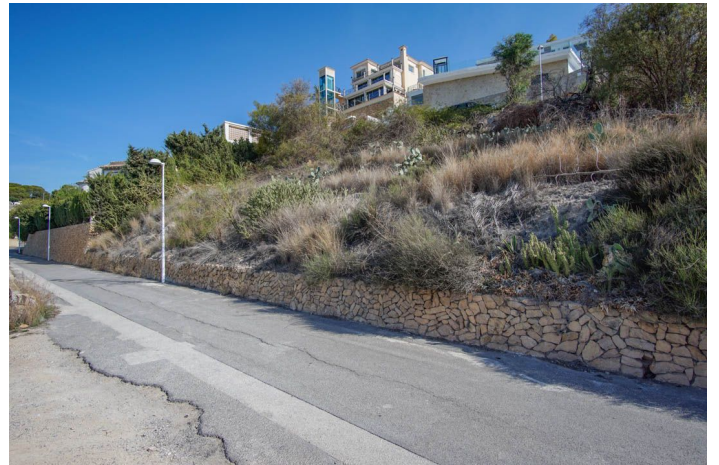

Land for sale in Altea, Altea

1,036,750 €

Reference: R4852813 Plot Size: 1,595m²

Costa Blanca North, Altea

This beautiful plot of 1595 sq_m is situated on the south side of the town of Altea, in a very quiet area, yet close to everything.

It overlooks the port of Altea, Albir, Benidorm, orchards and the mountains, a very green view.

This is one of the last plots at 900m (walking distance) from the cosy, picturesque Altea with all its restaurants and shops.