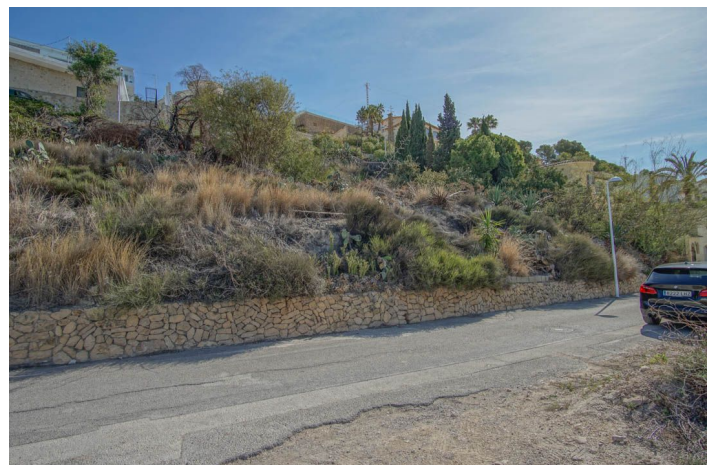

Land for sale in Altea, Altea

1,036,750 €

Reference: R4852813 Plot Size: 1,595m²

Costa Blanca North, Altea

This beautiful plot of 1595 sq_m is situated on the south side of the town of Altea, in a very quiet area, yet close to everything.

It overlooks the port of Altea, Albir, Benidorm, orchards and the mountains, a very green view.

This is one of the last plots at 900m (walking distance) from the cosy, picturesque Altea with all its restaurants and shops.