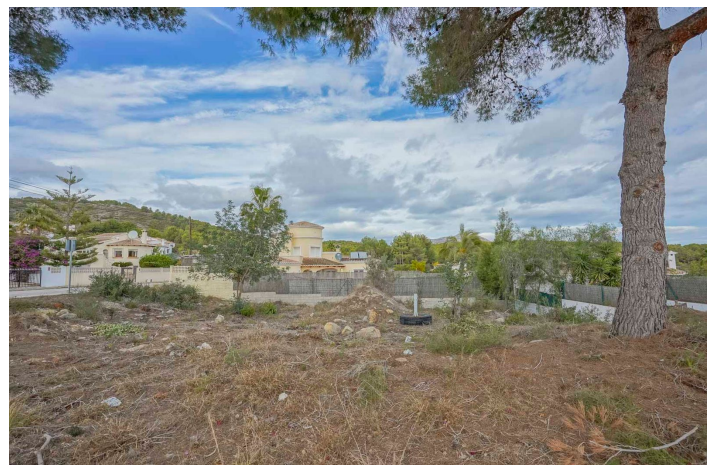

Land for sale in Benitachell, Benitachell

100,000 €

Reference: R4852657 Plot Size: 810m²

Costa Blanca North, Benitachell

This plot is located in the quiet neighborhood of Les Fonts, in Benitachell. The plot has an area of 810 m² and is already urbanized. There are views of the Montgo, Cumbre del Sol and the picturesque village of Benitachell. Both the tourist port village of Moraira and popular beach of Jávea can be reached in 12 minutes. The golf club of Jávea can be reached in 5 minutes and 2 international schools can be reached in just 10 minutes. The village of Benitachell is only 2 km away and can be reached on foot.