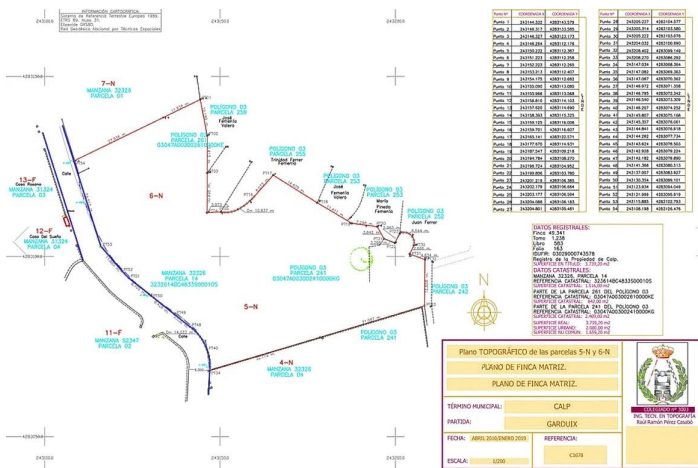

Land for sale in Calpe, Calpe

350,000 €

Reference: R4852510 Plot Size: 1,022m²

Costa Blanca North, Calpe

Located within walking distance from the centre of Calpe, this plot offers views of the Peñon de Ifach, the sea and Calpe's skyline. The plot has an area of 1022 m². In just a 5-minute drive you reach the two large sandy beaches of Calpe and in less than 10 minutes you reach the beautiful coastline of Benissa with numerous idyllic beaches.