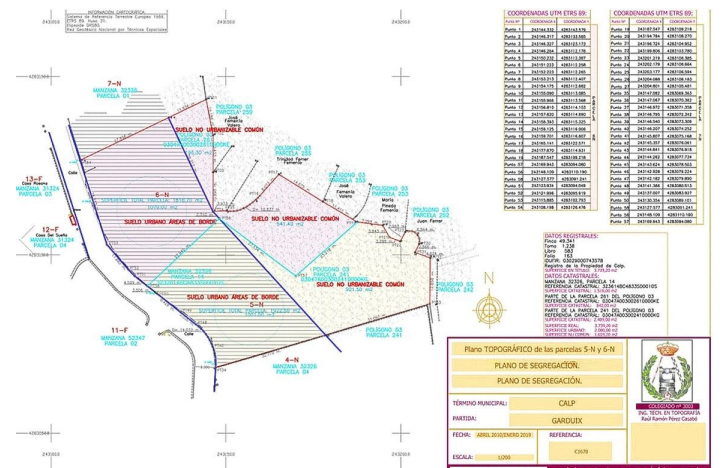

Land for sale in Calpe, Calpe

350,000 €

Reference: R4852510 Plot Size: 1,022m²

Costa Blanca North, Calpe

Located within walking distance from the centre of Calpe, this plot offers views of the Peñon de Ifach, the sea and Calpe's skyline. The plot has an area of 1022 m². In just a 5-minute drive you reach the two large sandy beaches of Calpe and in less than 10 minutes you reach the beautiful coastline of Benissa with numerous idyllic beaches.