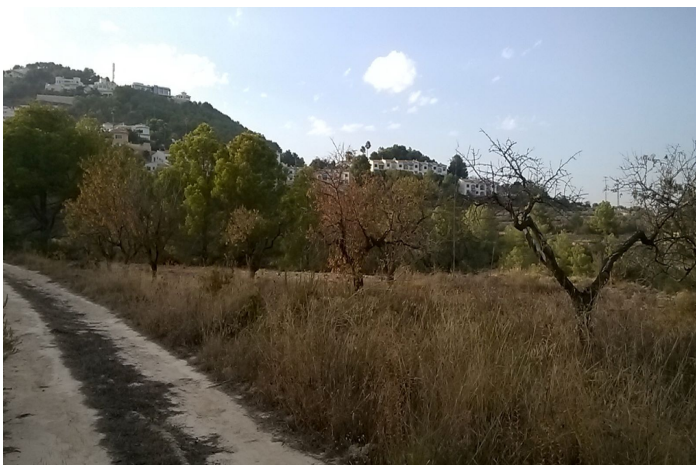

Land for sale in Calpe, Calpe

139,000 €

Reference: R4221076 Plot Size: 16,560m²

Costa Blanca North, Calpe

Rustic farm in Calpe of 16,570 m² with views of the Peñón de Ifach. Sunny all day and two kilometers from the beach and the city center. Suitable for the construction of a single-family home.

Plot 172

A) AM Dry almond tree 15,274 m²

B) MT Scrub 127 m²

C) G- Dry carob tree 1,159 m²

Features:

Orientation

South

Views

Sea

Mountain

Setting

Close To Town

Country