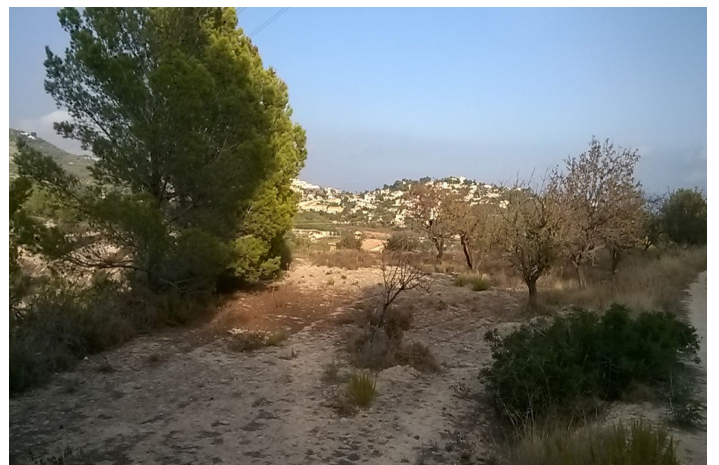

Land for sale in Calpe, Calpe

139,000 €

Reference: R4221076 Plot Size: 16,560m²

Costa Blanca North, Calpe

Rustic farm in Calpe of 16,570 m² with views of the Peñón de Ifach. Sunny all day and two kilometers from the beach and the city center. Suitable for the construction of a single-family home.

Plot 172

A) AM Dry almond tree 15,274 m²

B) MT Scrub 127 m²

C) G- Dry carob tree 1,159 m²

Features:

Orientation

South

Views

Sea

Mountain

Setting

Close To Town

Country