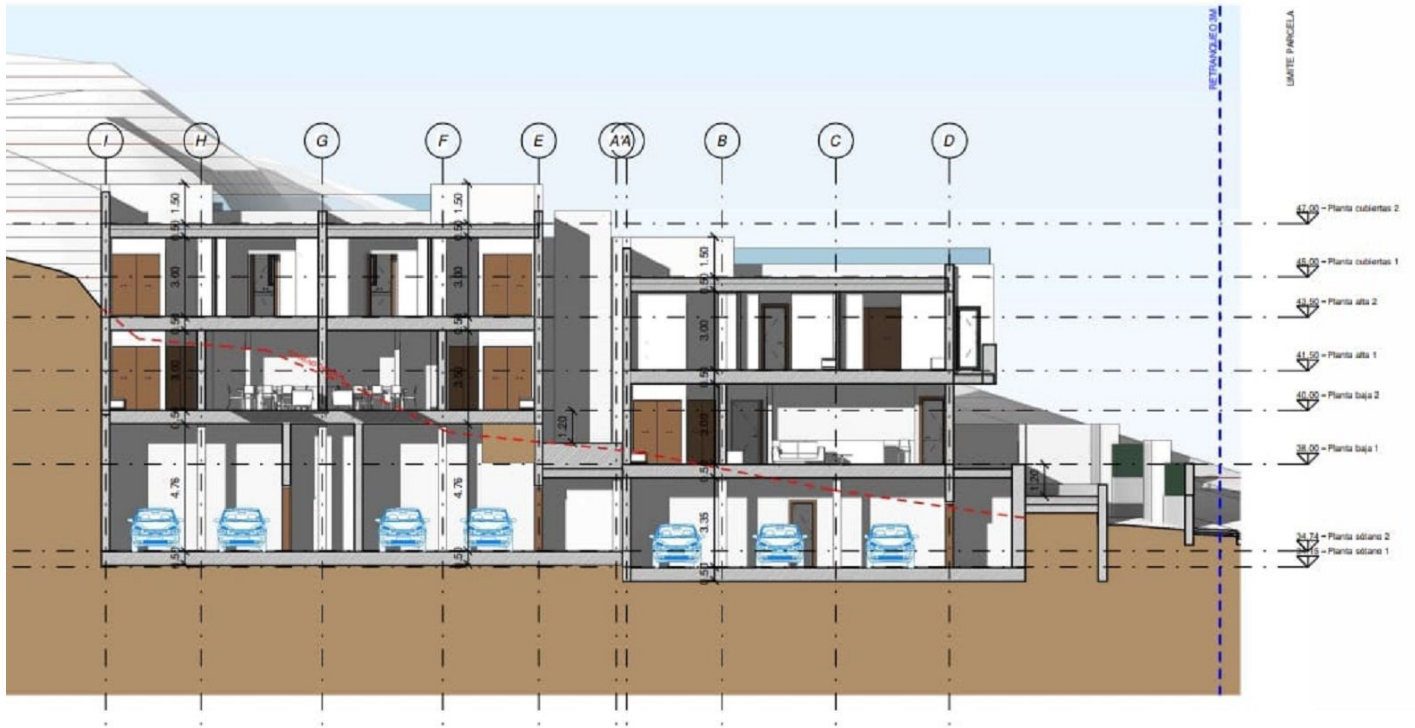

# Residential Plot for sale in Marbella, Marbella

1,000,000 €

Reference: R4687204 Plot Size: 1,609m<sup>2</sup> Build Size: 1,200m<sup>2</sup>

## Costa del Sol, Marbella

Residential plot with project for 1 large villa and 2 town houses, this can be changed to to make one very large villa potential of some sea views from the top levels,

location is less than 5 mins walk to the beach

Residential Plot, Marbella, Costa del Sol.

Garden/Plot 1609 m<sup>2</sup>.

Setting : Town, Close To Shops, Close To Sea.

Orientation : South.

Views : Sea.

Category : Investment, With Planning Permission.