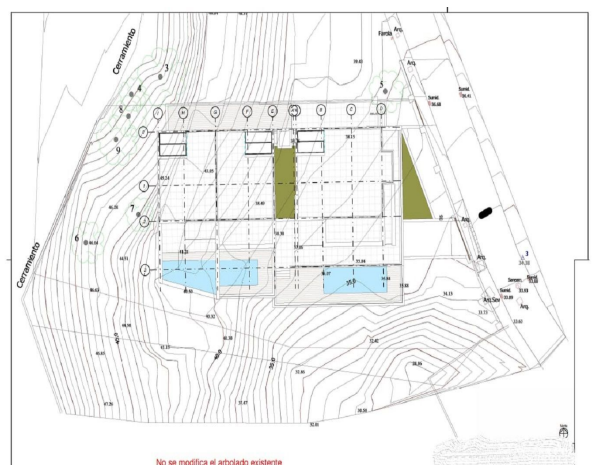

# Residential Plot for sale in Marbella, Marbella

1,000,000 €

Reference: R4687204 Plot Size: 1,609m<sup>2</sup> Build Size: 1,200m<sup>2</sup>

## Costa del Sol, Marbella

Residential plot with project for 1 large villa and 2 town houses, this can be changed to to make one very large villa potential of some sea views from the top levels,

location is less than 5 mins walk to the beach

Residential Plot, Marbella, Costa del Sol.

Garden/Plot 1609 m<sup>2</sup>.

Setting : Town, Close To Shops, Close To Sea.

Orientation : South.

Views : Sea.

Category : Investment, With Planning Permission.

### Orientation

South