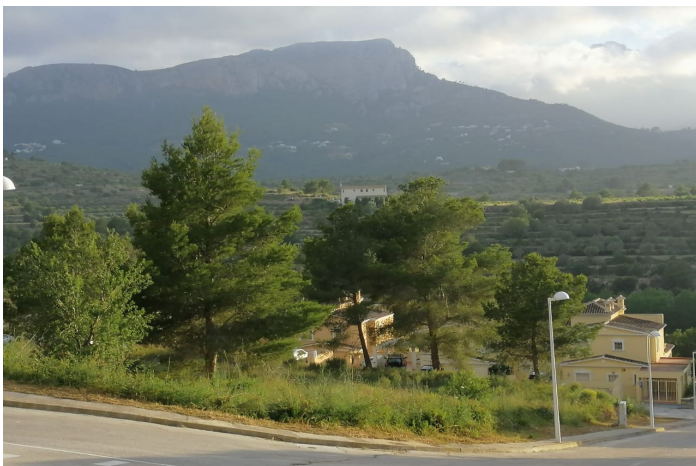

## Costa Blanca North, Calpe

Building plot in Calpe, with panoramic views to the Mountain of Olta and the mountain of Bernia, located 3.5 km from Calpe. Southwest orientation.

Plot of 1000 m<sup>2</sup>, located in the highly sought after urbanization, Empedrola II, enjoys magnificent views of the valley and the mountains and only 3.5 kilometers to the town of Calpe and its magnificent beaches and restaurants. A real opportunity to live in the countryside just 6 minutes by car to the beach and the city.