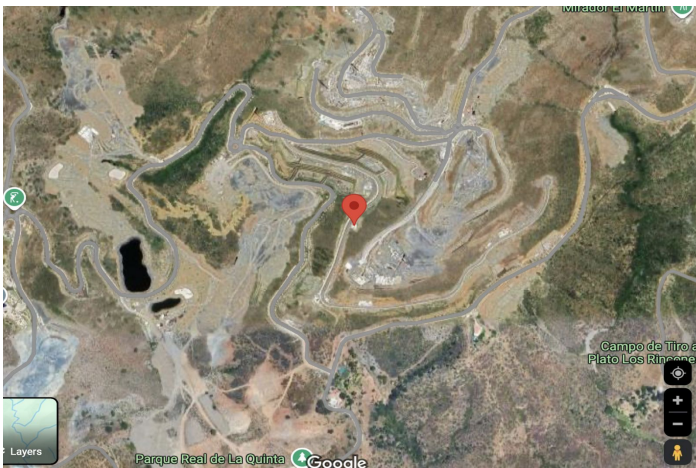

## Costa del Sol, Benahavís

Super west facing plot within the area of El Real de la Quinta. This plot is flat and is ready for an architect to come and design a dream home.

Overlooking what will be the golf course of this luxurious new area in Benahavis, the villa that is built here will have stunning views and will be able to access incredible facilities.

Real de La Quinta Residential Country Club Resort® is an enchanting 200 hectare residential resort, seamlessly integrated into the idyllic foothills of the Sierra de las Nieves overlooking the majestic La Concha mountain, the picturesque Costa del Sol and bordering the UNESCO biosphere reserve. Fulfil your lifestyle dreams with the Real de La Quinta real estate project where nature coexists with the modern world.

**GREAT OPPORTUNITY TO OBTAIN A BUILDING PLOT IN THE MOST UP AND COMING LOCATION  
BUILDING PLOT IN REAL DE LA QUINTA WITH GORGEOUS VIEWS AND WEST ORIENTATION.**

### Views

Sea

Mountain

Panoramic

Country